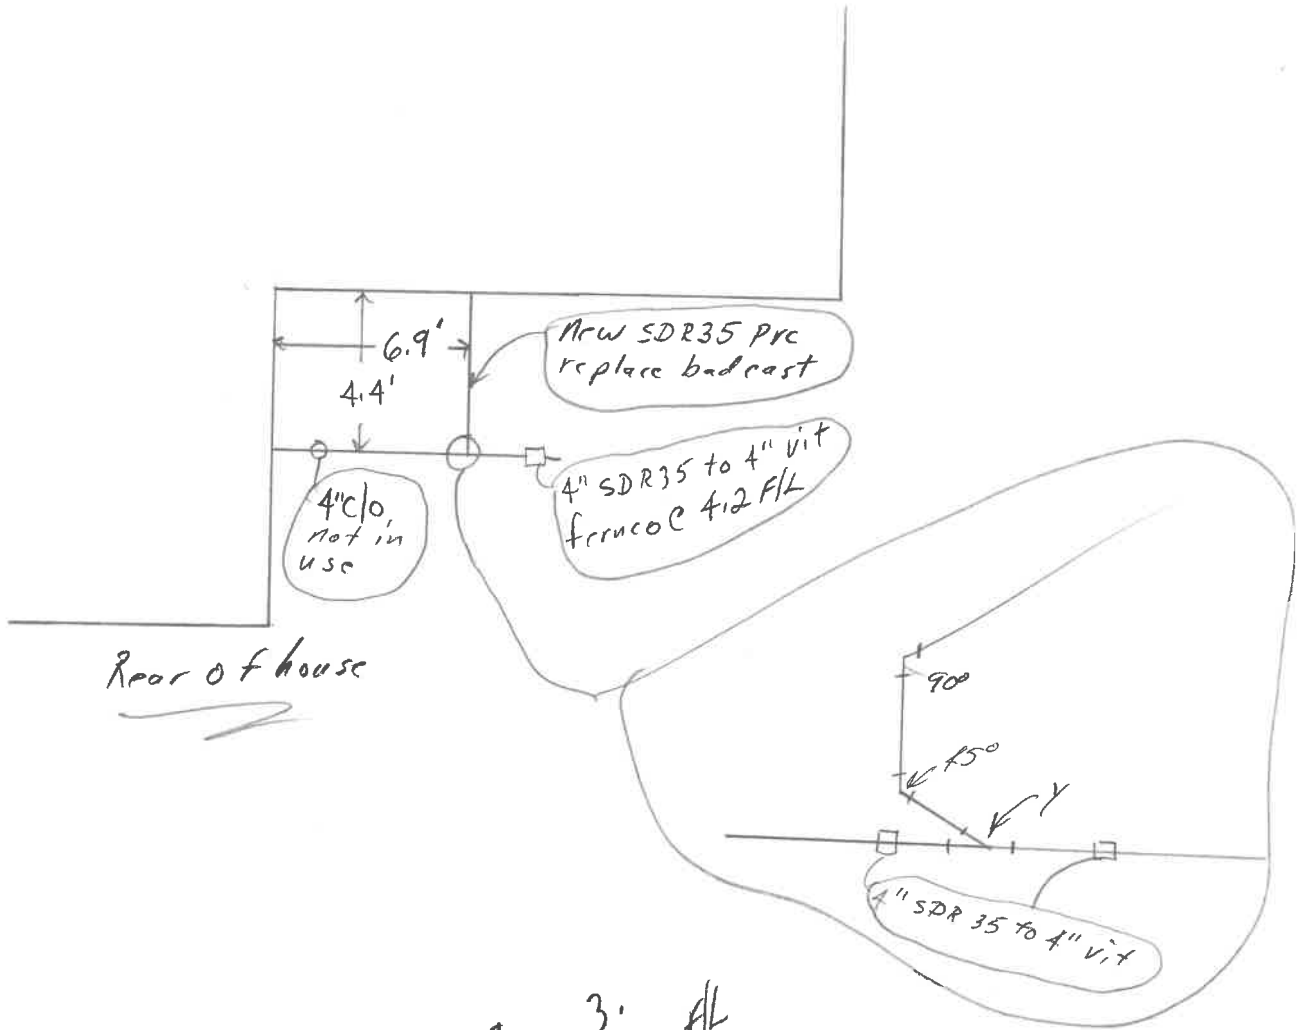

Bob Cordes
Bruce Hasted
1435 Oakdale

6.9
4.4
3.0
4.2 FL

Bavarian Village
San Sewer by Elling
10-4-96

Bavarian Village
San. Sewer by Elling
10-4-96